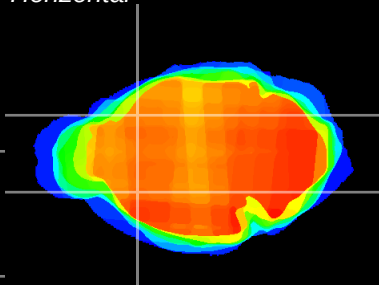

Coronal

Sagittal-R

Sagittal-L

ViBrism: CX08861
Horizontal

CPU lateral