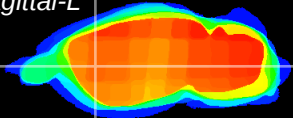

Coronal

Sagittal-R

Sagittal-L

ViBrism: CX08861
Horizontal

CPU lateral