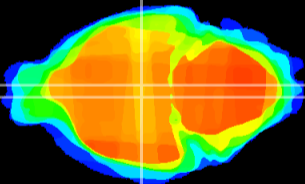

Coronal

Sagittal-R

Sagittal-L

ViBrism: CX08861
Horizontal

DM