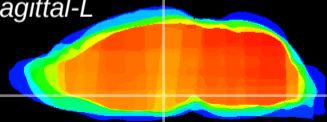

Coronal

Sagittal-R

Sagittal-L

ViBrism: CX08861
Horizontal

DM