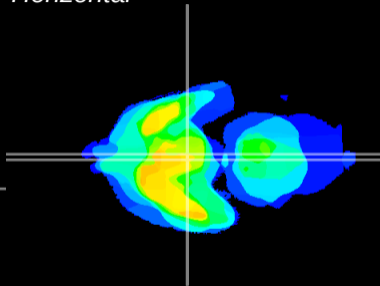

Coronal

Sagittal-R

Sagittal-L

ViBrism: CX08870
Horizontal

Arc