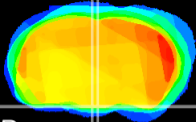

Coronal

Sagittal-R

Sagittal-L

ViBrism: CX08870
Horizontal

Arc