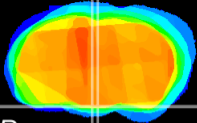

Coronal

Sagittal-R

Sagittal-L

ViBrism: CX08872
Horizontal

Arc