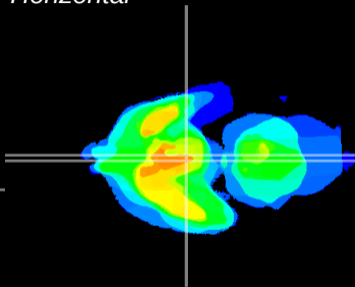

Coronal

Sagittal-R

Sagittal-L

ViBrism: CX08872
Horizontal

Arc