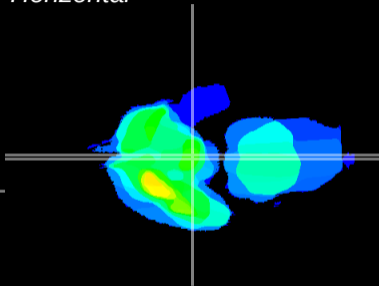

Coronal

Sagittal-R

Sagittal-L

ViBrism: CX08872
Horizontal

ME