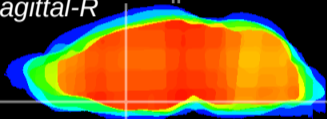

Coronal

Sagittal-R

Sagittal-L

ViBriSM: CX08873
Horizontal

MPA