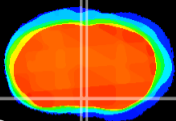

Coronal

Sagittal-R

Sagittal-L

ViBriSM: CX08873
Horizontal

MPA