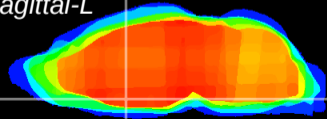

Coronal

Sagittal-R

Sagittal-L

ViBriSM: CX08873
Horizontal

MPA