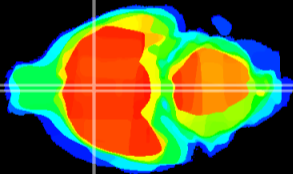

Coronal

Sagittal-R

Sagittal-L

ViBriSM: CX08873
Horizontal

MPA