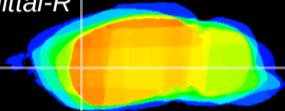

Coronal

Sagittal-R

Sagittal-L

ViBrism: CX08874
Horizontal

CPU lateral