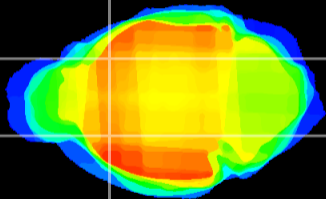

Coronal

Sagittal-R

Sagittal-L

ViBrism: CX08874
Horizontal

CPU lateral