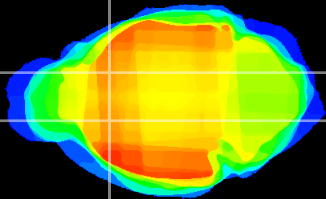

Coronal

Sagittal-R

Sagittal-L

ViBrism: CX08874  
Horizontal

CPU medial