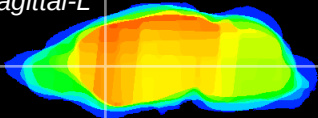

Coronal

Sagittal-R

Sagittal-L

ViBrism: CX08874  
Horizontal

CPU medial