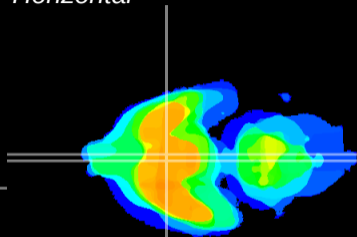

Coronal

Sagittal-R

Sagittal-L

ViBriSM: CX08876
Horizontal

SCN