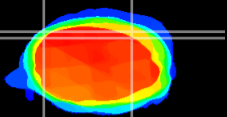

Coronal

Sagittal-R

Sagittal-L

ViBrism: CX08877
Horizontal

Cb lobe