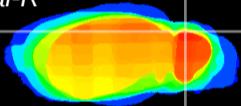

Coronal

Sagittal-R

Sagittal-L

ViBrism: CX08877
Horizontal

Cb lobe