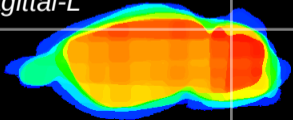

Coronal

Sagittal-R

Sagittal-L

ViBrism: CX08877
Horizontal

Cb lobe