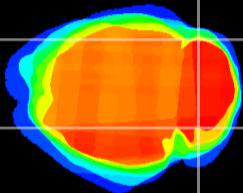

Coronal

Sagittal-R

Sagittal-L

ViBrism: CX08877
Horizontal

Cb lobe