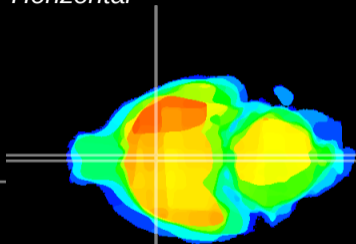

Coronal

Sagittal-R

Sagittal-L

ViBrism: CX08878
Horizontal

MPA