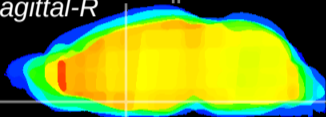

Coronal

Sagittal-R

Sagittal-L

ViBrism: CX08878
Horizontal

MPA