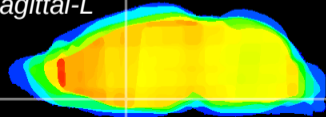

Coronal

Sagittal-R

Sagittal-L

ViBrism: CX08878
Horizontal

MPA