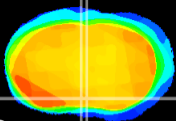

Coronal

Sagittal-R

Sagittal-L

ViBrism: CX08878
Horizontal

MPA