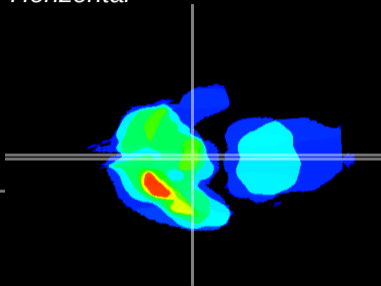

Coronal

Sagittal-R

Sagittal-L

ViBrism: CX08880
Horizontal

ME