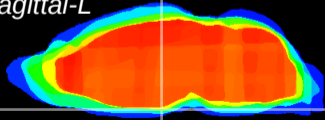

Coronal

Sagittal-R

Sagittal-L

ViBrism: CX08880
Horizontal

ME