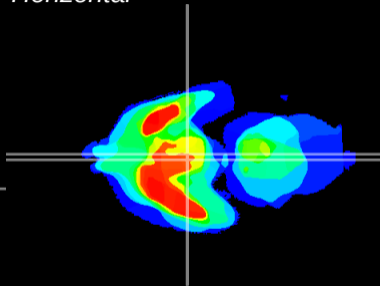

Coronal

Sagittal-R

Sagittal-L

ViBrism: CX08885
Horizontal

Arc