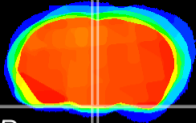

Coronal

Sagittal-R

Sagittal-L

ViBrism: CX08885
Horizontal

Arc