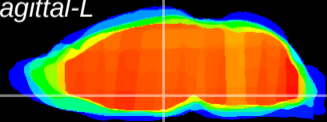

Coronal

Sagittal-R

Sagittal-L

ViBrisM: CX08885  
Horizontal

DM