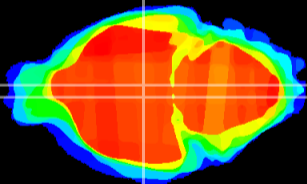

Coronal

Sagittal-R

Sagittal-L

ViBrisM: CX08885  
Horizontal

DM