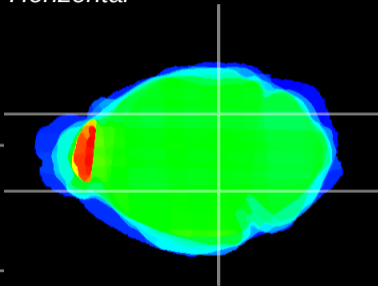

Coronal

Sagittal-R

Sagittal-L

ViBrism: CX08886
Horizontal

MG