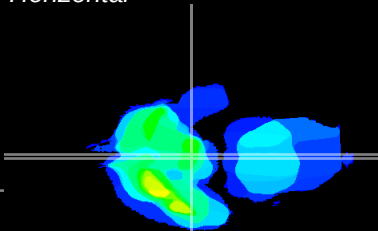

Coronal

Sagittal-R

Sagittal-L

ViBrism: CX08887
Horizontal

ME