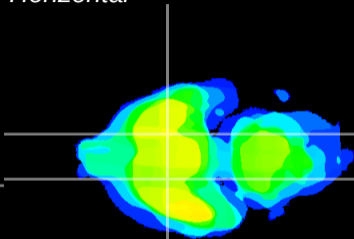

Coronal

Sagittal-R

Sagittal-L

ViBrism: CX08887
Horizontal

S0