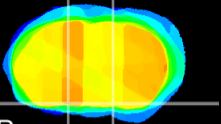

Coronal

Sagittal-R

Sagittal-L

ViBrism: CX08888
Horizontal

S0