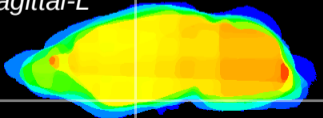

Coronal

Sagittal-R

Sagittal-L

ViBrism: CX08888
Horizontal

S0