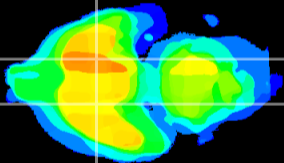

Coronal

Sagittal-R

Sagittal-L

ViBrism: CX08888
Horizontal

S0