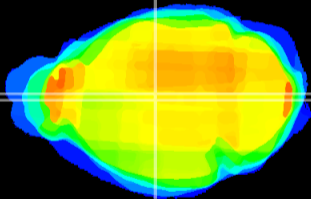

Coronal

Sagittal-R

Sagittal-L

ViBrism: CX08896
Horizontal

MD