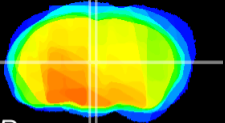

Coronal

Sagittal-R

Sagittal-L

ViBrism: CX08896
Horizontal

MD