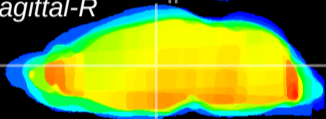

Coronal

Sagittal-R

Sagittal-L

ViBrism: CX08896
Horizontal

MD