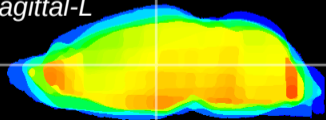

Coronal

Sagittal-R

Sagittal-L

ViBrism: CX08896
Horizontal

MD