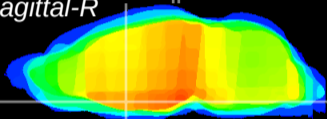

Coronal

Sagittal-R

Sagittal-L

ViBrism: CX08897
Horizontal

MPA