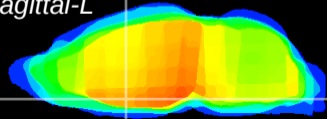

Coronal

Sagittal-R

Sagittal-L

ViBrism: CX08897
Horizontal

MPA