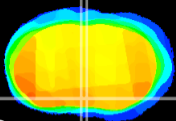

Coronal

Sagittal-R

Sagittal-L

ViBrism: CX08897
Horizontal

MPA