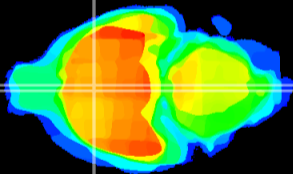

Coronal

Sagittal-R

Sagittal-L

ViBrism: CX08897
Horizontal

MPA