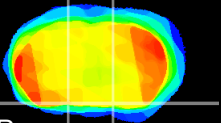

Coronal

Sagittal-R

Sagittal-L

ViBrism: CX08900
Horizontal

S0