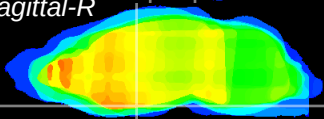

Coronal

Sagittal-R

Sagittal-L

ViBrism: CX08900
Horizontal

S0