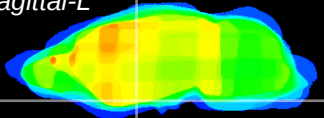

Coronal

Sagittal-R

Sagittal-L

ViBrism: CX08900
Horizontal

S0