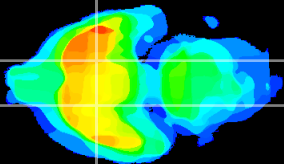

Coronal

Sagittal-R

Sagittal-L

ViBrism: CX08900
Horizontal

S0