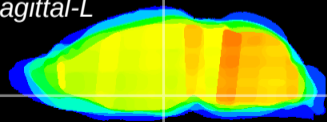

Coronal

Sagittal-R

Sagittal-L

ViBrism: CX08901
Horizontal

DM