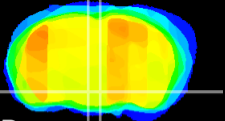

Coronal

Sagittal-R

Sagittal-L

ViBrism: CX08901
Horizontal

DM