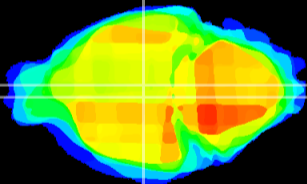

Coronal

Sagittal-R

Sagittal-L

ViBrism: CX08901
Horizontal

DM