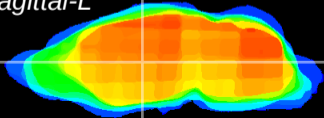

Coronal

Sagittal-R

Sagittal-L

ViBrism: CX08907
Horizontal

VA/VL