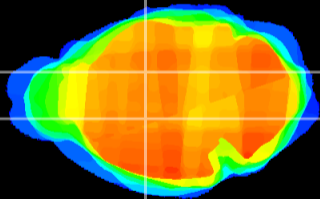

Coronal

Sagittal-R

Sagittal-L

ViBrism: CX08907
Horizontal

VA/VL