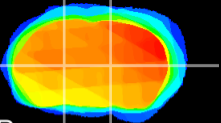

Coronal

Sagittal-R

Sagittal-L

ViBrism: CX08907
Horizontal

VA/VL