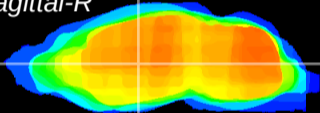

Coronal

Sagittal-R

Sagittal-L

ViBrism: CX08907
Horizontal

VA/VL