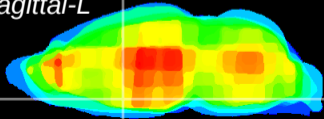

Coronal

Sagittal-R

Sagittal-L

ViBrism: CX08914
Horizontal

MPA