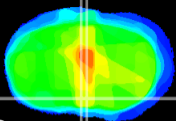

Coronal

Sagittal-R

Sagittal-L

ViBrism: CX08914
Horizontal

MPA