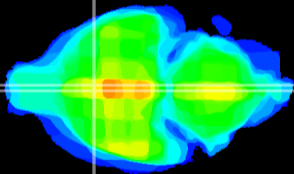

Coronal

Sagittal-R

Sagittal-L

ViBrism: CX08914
Horizontal

MPA