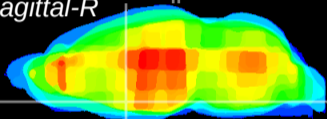

Coronal

Sagittal-R

Sagittal-L

ViBrism: CX08914
Horizontal

MPA