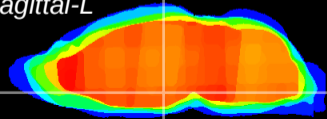

Coronal

Sagittal-R

Sagittal-L

ViBrism: CX08915
Horizontal

DM