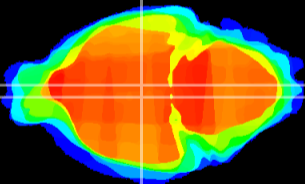

Coronal

Sagittal-R

Sagittal-L

ViBrism: CX08915
Horizontal

DM