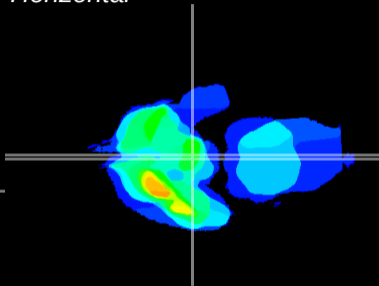

Coronal

Sagittal-R

Sagittal-L

ViBrism: CX08929
Horizontal

ME