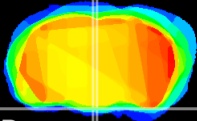

Coronal

Sagittal-R

Sagittal-L

ViBrism: CX08929
Horizontal

ME