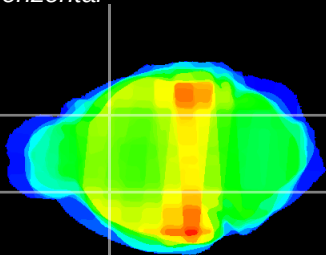

Coronal

Sagittal-R

Sagittal-L

ViBrism: CX08930
Horizontal

CPU lateral