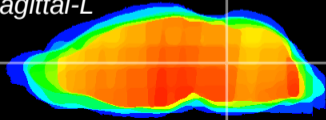

Coronal

Sagittal-R

Sagittal-L

ViBrism: CX08935
Horizontal

Tg