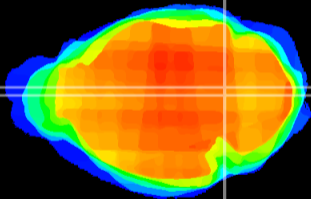

Coronal

Sagittal-R

Sagittal-L

ViBrism: CX08935
Horizontal

Tg