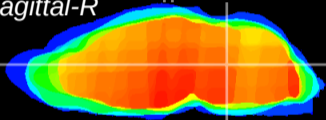

Coronal

Sagittal-R

Sagittal-L

ViBrism: CX08935
Horizontal

Tg