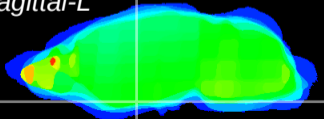

Coronal

Sagittal-R

Sagittal-L

ViBrism: CX08940
Horizontal

S0