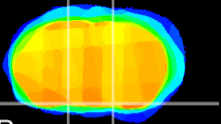

Coronal

Sagittal-R

Sagittal-L

ViBrism: CX08941  
Horizontal

S0