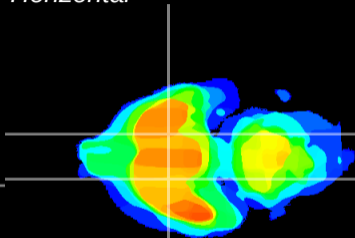

Coronal

Sagittal-R

Sagittal-L

ViBrism: CX08941  
Horizontal

S0