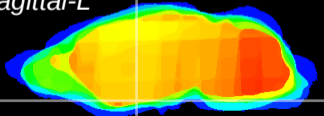

Coronal

Sagittal-R

Sagittal-L

ViBrism: CX08941  
Horizontal

S0