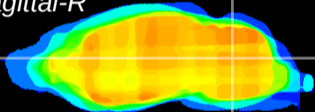

Coronal

Sagittal-R

Sagittal-L

ViBris: CX08943
Horizontal

Cb nucleus