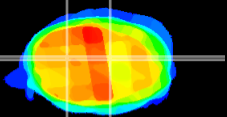

Coronal

Sagittal-R

Sagittal-L

ViBris: CX08943
Horizontal

Cb nucleus