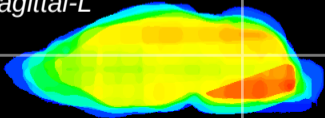

Coronal

Sagittal-R

Sagittal-L

ViBris: CX08943
Horizontal

Cb nucleus