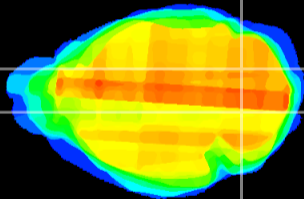

Coronal

Sagittal-R

Sagittal-L

ViBris: CX08943
Horizontal

Cb nucleus