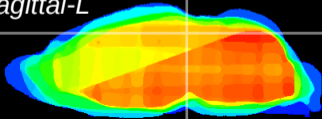

Coronal

Sagittal-R

Sagittal-L

ViBrism: CX08943
Horizontal

SC