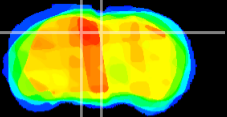

Coronal

Sagittal-R

Sagittal-L

ViBrism: CX08943
Horizontal

SC