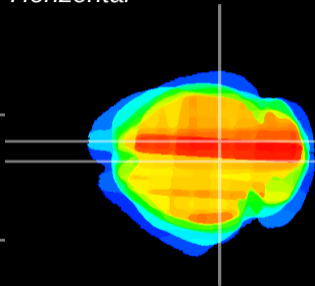

Coronal

Sagittal-R

Sagittal-L

ViBrism: CX08943
Horizontal

SC