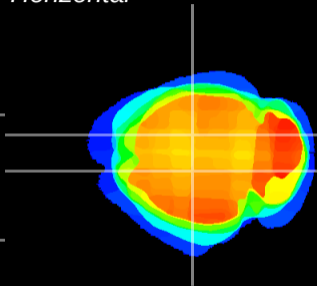

Coronal

Sagittal-R

Sagittal-L

ViBrism: CX08945
Horizontal

CA1