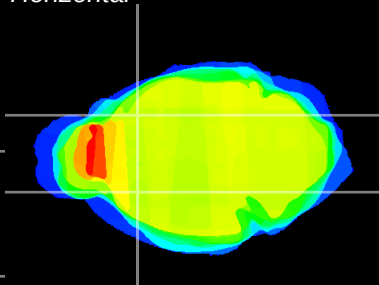

Coronal

Sagittal-R

Sagittal-L

ViBrism: CX08946
Horizontal

CPU lateral