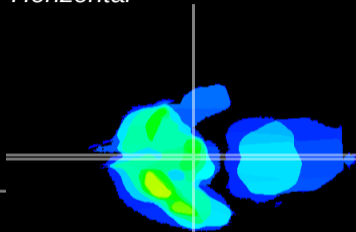

Coronal

Sagittal-R

Sagittal-L

ViBrism: CX08946
Horizontal

ME