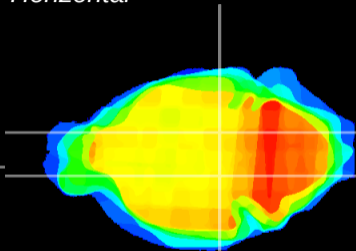

Coronal

Sagittal-R

Sagittal-L

ViBrism: CX08949
Horizontal

SN