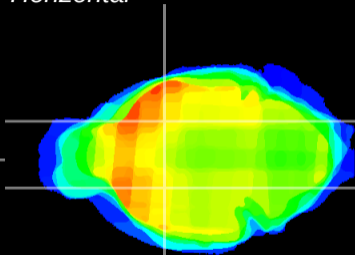

Coronal

Sagittal-R

Sagittal-L

ViBrism: CX08952
Horizontal

GP