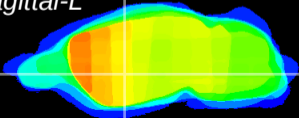

Coronal

Sagittal-R

Sagittal-L

ViBrism: CX08952
Horizontal

GP