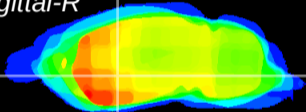

Coronal

Sagittal-R

Sagittal-L

ViBrism: CX08952
Horizontal

GP