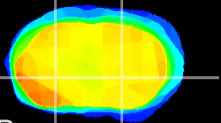

Coronal

Sagittal-R

Sagittal-L

ViBrism: CX08952
Horizontal

GP