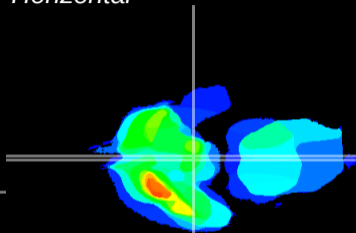

Coronal

Sagittal-R

Sagittal-L

ViBriSM: CX08954
Horizontal

ME