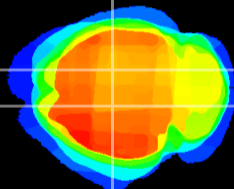

Coronal

Sagittal-R

Sagittal-L

ViBrism: CX08962
Horizontal

CA1