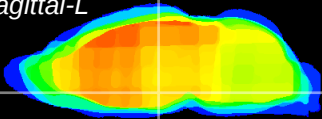

Coronal

Sagittal-R

Sagittal-L

ViBrism: CX08962
Horizontal

DM