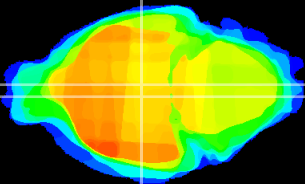

Coronal

Sagittal-R

Sagittal-L

ViBrism: CX08962
Horizontal

DM