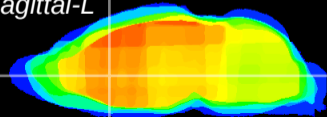

Coronal

Sagittal-R

Sagittal-L

ViBrism: CX08962
Horizontal

LS