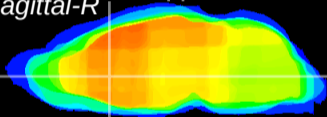

Coronal

Sagittal-R

Sagittal-L

ViBrism: CX08962
Horizontal

LS