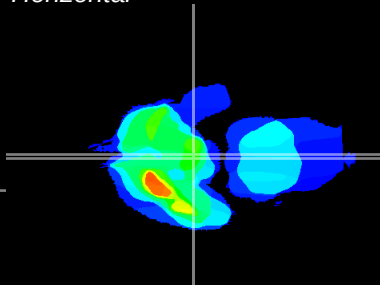

Coronal

Sagittal-R

Sagittal-L

ViBrism: CX08965
Horizontal

ME