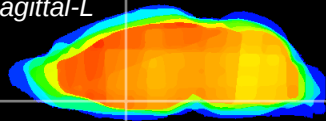

Coronal

Sagittal-R

Sagittal-L

ViBriSM: CX08965
Horizontal

MPA