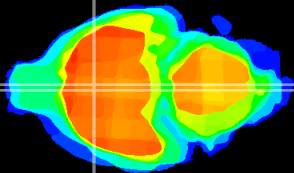

Coronal

Sagittal-R

Sagittal-L

ViBriSM: CX08965
Horizontal

MPA