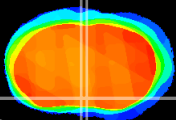

Coronal

Sagittal-R

Sagittal-L

ViBriSM: CX08965
Horizontal

MPA