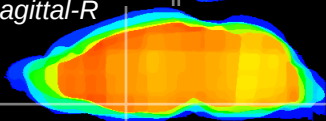

Coronal

Sagittal-R

Sagittal-L

ViBriSM: CX08965
Horizontal

MPA