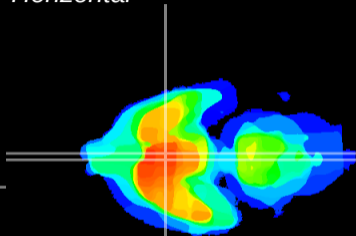

Coronal

Sagittal-R

Sagittal-L

ViBrisM: CX08967
Horizontal

SCN