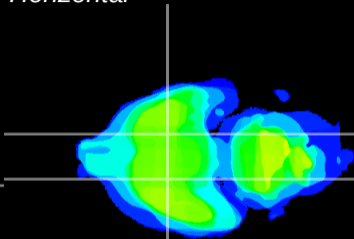

Coronal

Sagittal-R

Sagittal-L

ViBriSM: CX08970
Horizontal

S0