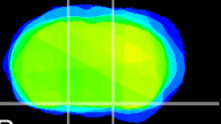

Coronal

Sagittal-R

Sagittal-L

ViBriSM: CX08970
Horizontal

S0