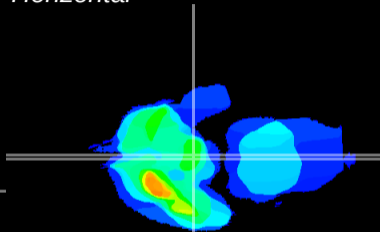

Coronal

Sagittal-R

Sagittal-L

ViBrism: CX08975
Horizontal

ME