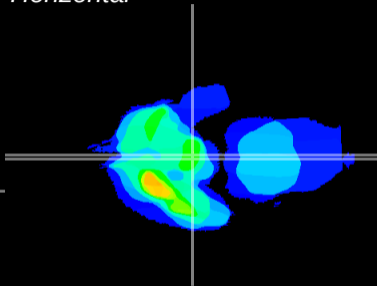

Coronal

Sagittal-R

Sagittal-L

ViBrism: CX08977
Horizontal

ME