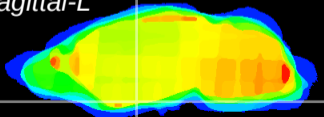

Coronal

Sagittal-R

Sagittal-L

ViBrism: CX08978  
Horizontal

S0