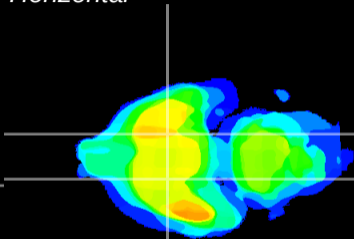

Coronal

Sagittal-R

Sagittal-L

ViBrism: CX08978  
Horizontal

S0