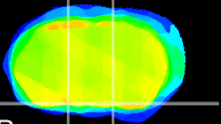

Coronal

Sagittal-R

Sagittal-L

ViBrism: CX08978  
Horizontal

S0