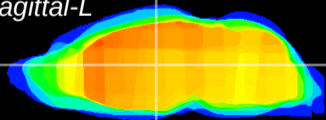

Coronal

Sagittal-R

Sagittal-L

ViBrism: CX08980
Horizontal

MD