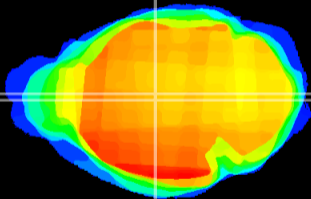

Coronal

Sagittal-R

Sagittal-L

ViBrism: CX08980
Horizontal

MD