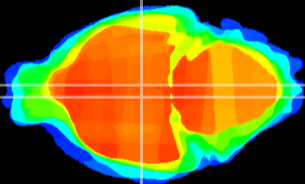

Coronal

Sagittal-R

Sagittal-L

ViBrism: CX08981
Horizontal

DM