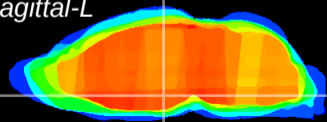

Coronal

Sagittal-R

Sagittal-L

ViBrism: CX08981
Horizontal

DM